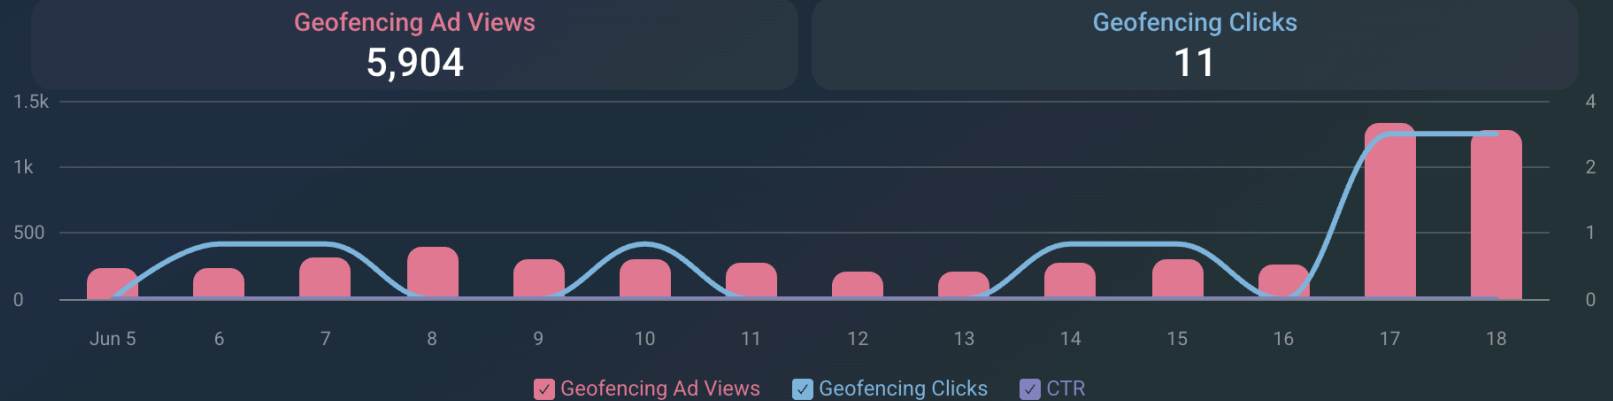

Geofencing

St. Pete Pride 2026

Edit

Filter data

Jun 5 - Jun 18

an hour ago

Refresh

Powered by databox