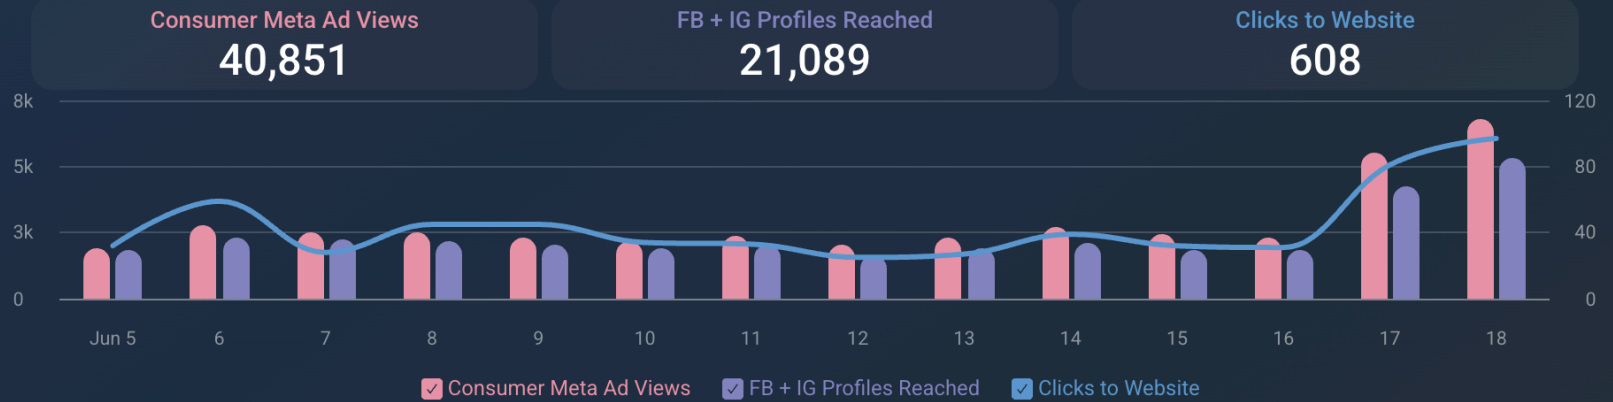

Consumer Meta Ad Views

Jun 5 - Jun 18